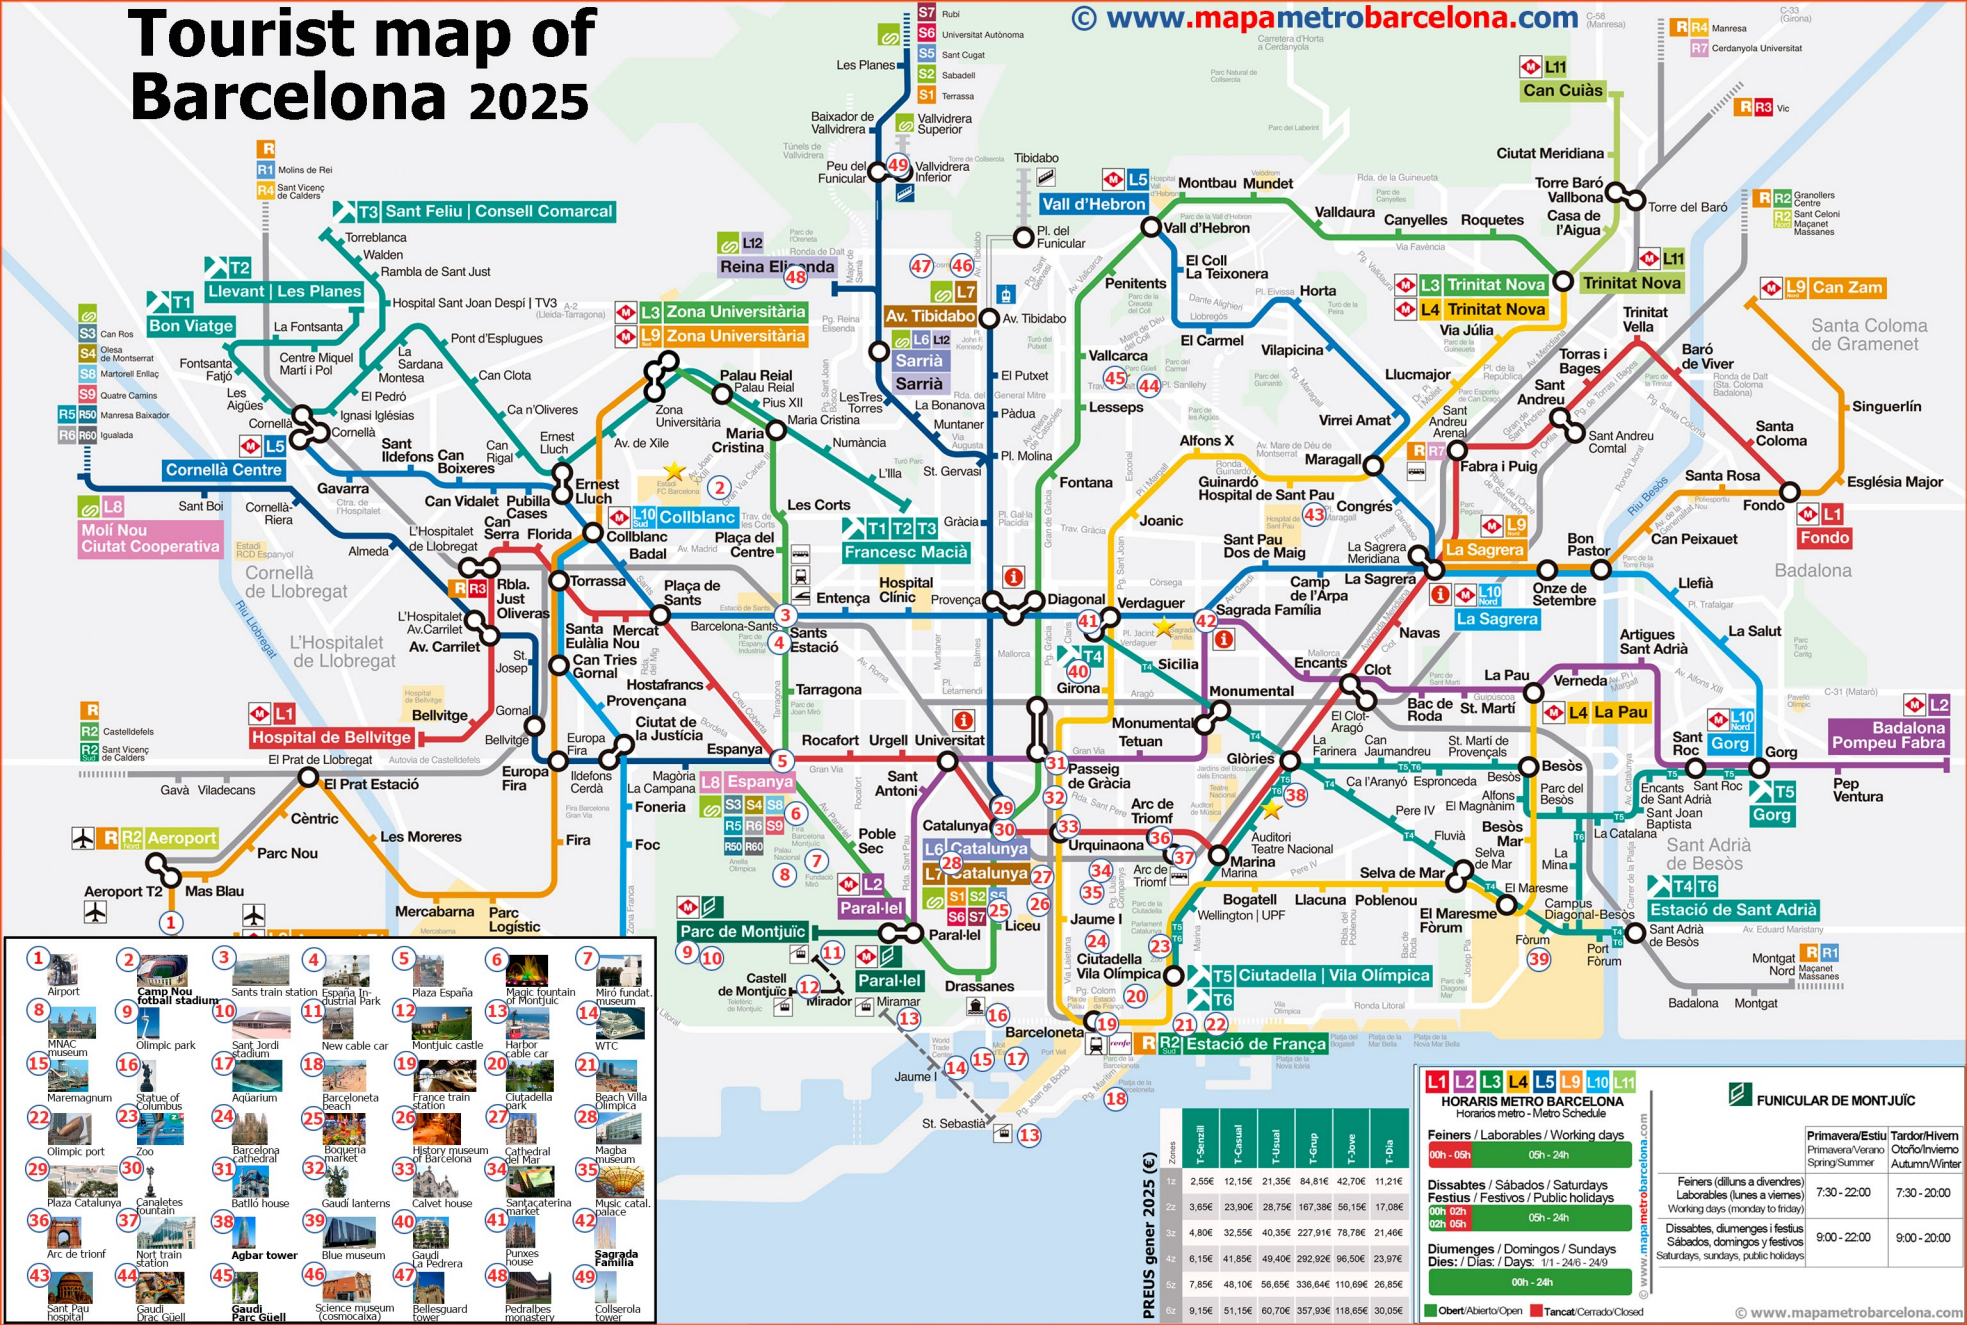

Tourist map of Barcelona 2025

- 1 Airport
- 2 Camp Nou football stadium
- 3 Santis train station
- 4 Espanya Int. Industrial Park
- 5 Plaza España
- 6 Magic fountain of Montjuïc
- 7 Miro fundat. museum
- 8 MNAC museum
- 9 Olympic park
- 10 Sant Jordi stadium
- 11 New cable car
- 12 Montjuïc castle
- 13 Harbor cable car
- 14 WTC
- 15 Maremagnum
- 16 Statue of Columbus
- 17 Aquarium
- 18 Barceloneta beach
- 19 France train station
- 20 Ciutadella park
- 21 Beach Villa Olímpica
- 22 Olympic port
- 23 Zoo
- 24 Barcelona cathedral
- 25 Boqueria market
- 26 History museum of Barcelona
- 27 Cathedral del Mar
- 28 Magda museum
- 29 Plaça Catalunya
- 30 Canaletes fountain
- 31 Batlló house
- 32 Gaudi lanterns
- 33 Calvet house
- 34 Santacaterina market
- 35 Music catal. palace
- 36 Arc de triomf
- 37 North train station
- 38 Agbar tower
- 39 Blue museum
- 40 Gaudi a Pedrera
- 41 Purxes house
- 42 Sagrada Família
- 43 Sant Pau hospital
- 44 Casa Milà
- 45 Gaudi Parc Güell
- 46 Science museum (cosmoCaixa)
- 47 Bellsguard tower
- 48 Pedralbes monastery
- 49 Colserola tower

HORARIS METRO BARCELONA
Horaris metro - Metro Schedule

Feiners / Laborables / Working days

Zones	F-Senzill	F-Central	F-Usual	F-Grup	F-Dià	F-Dia
1-2	2,55€	12,15€	21,35€	84,81€	42,70€	11,21€
3-4	3,65€	23,90€	28,75€	167,39€	56,15€	17,06€
5-6	4,80€	32,55€	40,35€	227,91€	78,78€	21,46€
7-8	6,15€	41,85€	49,40€	292,92€	96,50€	23,97€
9-10	7,85€	48,10€	56,85€	336,64€	110,69€	26,85€
11-12	9,15€	51,15€	60,70€	357,93€	118,85€	30,05€